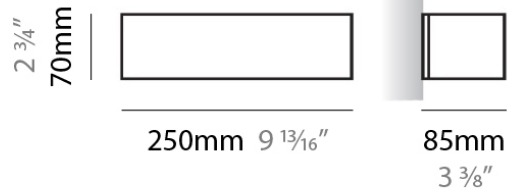

PROJECT
TYPE
NOTES
QUANTITY
DATE

TOY SURFACE

D83285

GENERAL

Series: Toy
Brand: Panzeri
Division: Design
Mounting Type: Surface
Mounting Location: Wall
Subcategory: Ambient

PHYSICAL

Shape: Rectangle
Length (mm): 250
Length (in): 9 7/8
Height (mm): 70
Height (in): 2 3/4
Extension (mm): 85
Extension (in): 3 1/4
Light Distribution: Direct / Indirect
Weight (kg): 0.9
Weight (lbs): 2
Diffuser: Frost White Glass
Fixture Material: Metal

ELECTRICAL

Number of Lamps: 1
Lamp Type: LED
Total Output Wattage (W): 12
Dimming: Non-Dimmable
Driver Included: Yes
Driver Location: Integrated
Driver Type: Constant Current
Driver Class: Class 2
Input Voltage (V): 120
Upon Request: (Dimming and 277V options available with remote driver sold separately)

LED

Color Temperature (°K): 3000
Nominal Lumen (lm): 2 x 730
CRI: >80 CRI

OPTICAL

RATINGS AND CERTIFICATIONS

Certified By: CSA Certified to UL and CSA Standards
IP rating: IP40