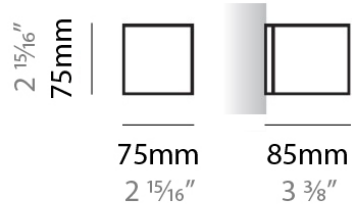

TOY SURFACE

D83147-WHI

GENERAL

Series: Toy
Brand: Panzeri
Division: Design
Mounting Type: Surface
Mounting Location: Wall

PHYSICAL

Shape: Square
Length (mm): 75
Length (in): $2 \frac{15}{16}$
Height (mm): 75
Height (in): $2 \frac{15}{16}$
Extension (mm): 85
Extension (in): $3 \frac{3}{8}$
Light Distribution: Direct / Indirect
Weight (kg): 0.6
Weight (lbs): 1
Diffuser: Frost White Glass
Fixture Material: Metal

ELECTRICAL

Number of Lamps: 1
Lamp Type: LED Retrofit / Halogen
Bulb Included: Bulb Not Included
Total Output Wattage (W): 3 / 35
Max. Wattage Per Lamp (W): 3 / 35
Lamp Base: G9
Input Voltage (V): 120

LED

OPTICAL

RATINGS AND CERTIFICATIONS

Certified By: CSA Certified to UL and CSA Standards
IP rating: IP20