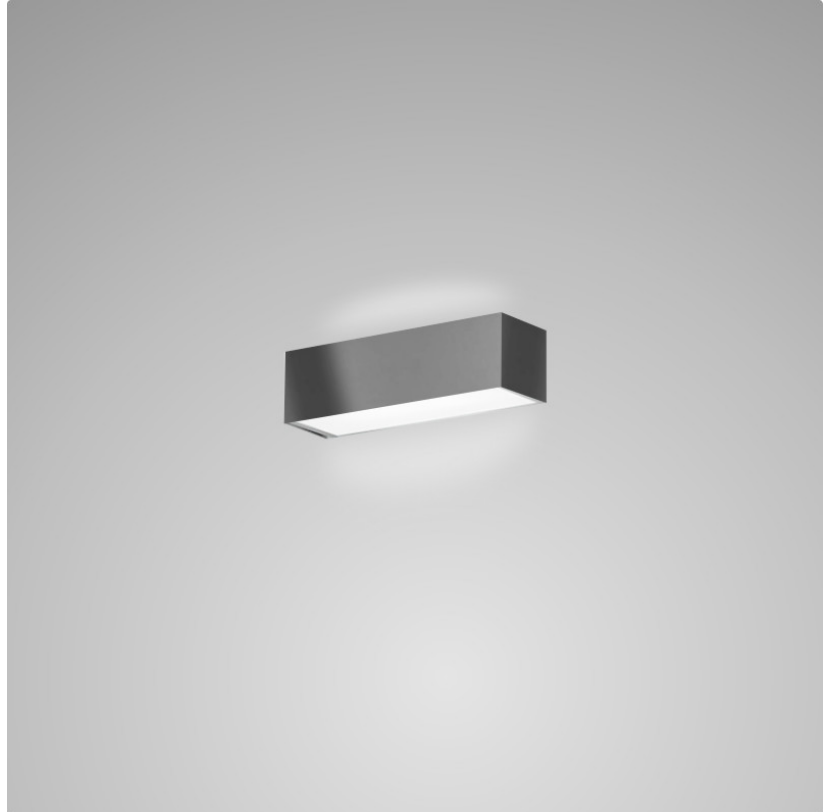

TOY SURFACE

D83281-PSS

GENERAL

Series: Toy

Brand: Panzeri

Division: Design

Mounting Type: Surface

Mounting Location: Wall

PHYSICAL

Shape: Rectangle

Length (mm): 250

Length (in): $9 \frac{13}{16}$

Height (mm): 70

Height (in): $2 \frac{3}{4}$

Extension (mm): 85

Extension (in): $3 \frac{3}{8}$

Light Distribution: Direct / Indirect

Weight (kg): 0.82

Weight (lbs): 1.8

Diffuser: Frost White Glass

Fixture Material: Metal

ELECTRICAL

Lamp Type: LED

Input Wattage (W): 13

Total Output Wattage (W): 12

Driver Included: Yes

Driver Location: Integrated

Driver Type: Integral LED driver, 700mA (Dimming and 277V options available with remote driver sold separately)

LED

Color Temperature (°K): 3000

Max. Delivered Lumen (lm): 938

CRI: >80 CRI

OPTICAL

RATINGS AND CERTIFICATIONS

Certified By: CSA Certified to UL and CSA Standards

IP rating: IP20