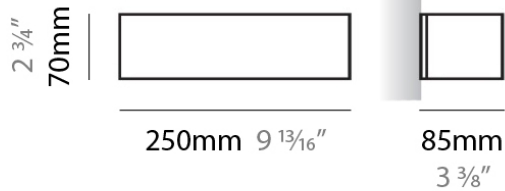

TOY SURFACE

D83137

GENERAL

Series: Toy
Brand: Panzeri
Division: Design
Mounting Type: Surface
Mounting Location: Wall
Subcategory: Ambient

PHYSICAL

Shape: Rectangle
Length (mm): 250
Length (in): 9 ⁷/₁₆
Height (mm): 70
Height (in): 2 ³/₄
Extension (mm): 85
Extension (in): 3 ¹/₄
Light Distribution: Direct / Indirect
Weight (kg): 0.9
Weight (lbs): 2
Diffuser: Frost White Glass
Fixture Finish: WHI
Fixture Material: Metal

ELECTRICAL

Number of Lamps: 1
Lamp Type: CFL
Bulb Included: Bulb Not Included
Total Output Wattage (W): 26
Max. Wattage Per Lamp (W): 26
Lamp Base: GX24-q3
Dimming: Non-Dimmable
Driver Included: Yes
Driver Type: Ballast - 120Vac - Non-dimming
Input Voltage (V): 120

LED

OPTICAL

RATINGS AND CERTIFICATIONS

Certified By: CSA Certified to UL and CSA Standards
IP rating: IP40