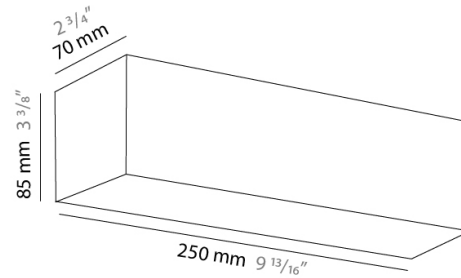

TOY SURFACE

D83281-WHI

GENERAL

Series: Toy

Brand: Panzeri

Division: Design

Mounting Type: Surface

Mounting Location: Wall

PHYSICAL

Shape: Rectangle

Length (mm): 250

Length (in): $9 \frac{13}{16}$

Height (mm): 70

Height (in): $2 \frac{3}{4}$

Extension (mm): 85

Extension (in): $3 \frac{3}{8}$

Light Distribution: Direct / Indirect

Weight (kg): 0.82

Weight (lbs): 1.8

Diffuser: Frost White Glass

Fixture Material: Metal

ELECTRICAL

Lamp Type: LED

Input Wattage (W): 13

Total Output Wattage (W): 12

Driver Included: Yes

Driver Type: Integral LED driver, 700mA (Dimming and 277V options available with remote driver sold separately)

LED

Color Temperature (°K): 3000

Max. Delivered Lumen (lm): 938

Nominal Lumen (lm): 2 x 730lm

CRI: >80 CRI

OPTICAL

RATINGS AND CERTIFICATIONS

Certified By: CSA Certified to UL and CSA Standards

IP rating: IP20