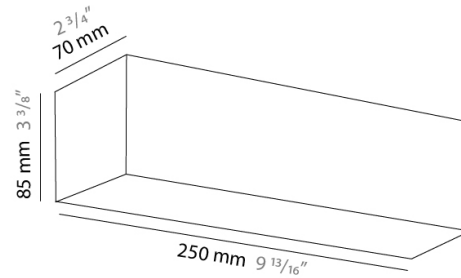

TOY SURFACE

D83281-MSS

GENERAL

Series: Toy

Brand: Panzeri

Division: Design

Mounting Type: Surface

Mounting Location: Wall

PHYSICAL

Shape: Rectangle

Length (mm): 250

Length (in): $9 \frac{13}{16}$

Height (mm): 70

Height (in): $2 \frac{3}{4}$

Extension (mm): 85

Extension (in): $3 \frac{3}{8}$

Light Distribution: Direct / Indirect

Weight (kg): 0.82

Weight (lbs): 1.8

Diffuser: Frost White Glass

Fixture Material: Metal

ELECTRICAL

Lamp Type: LED

Input Wattage (W): 13

Total Output Wattage (W): 12

Driver Included: Yes

Driver Location: Integrated

Driver Type: Integral LED driver, 700mA (Dimming and 277V options available with remote driver sold separately)

LED

Color Temperature (°K): 3000

Max. Delivered Lumen (lm): 938

CRI: >80 CRI

OPTICAL

RATINGS AND CERTIFICATIONS

Certified By: CSA Certified to UL and CSA Standards

IP rating: IP20