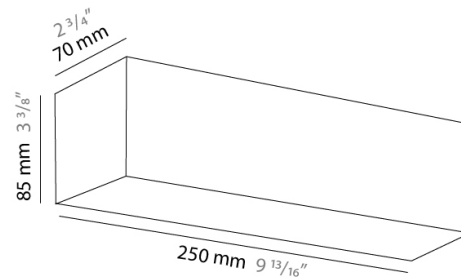

TOY SURFACE

D83281-PSS

GENERAL

Series: Toy

Brand: Panzeri

Division: Design

Mounting Type: Surface

Mounting Location: Wall

PHYSICAL

Shape: Rectangle

Length (mm): 250

Length (in): $9 \frac{13}{16}$

Height (mm): 70

Height (in): $2 \frac{3}{4}$

Extension (mm): 85

Extension (in): $3 \frac{3}{8}$

Light Distribution: Direct / Indirect

Weight (kg): 0.82

Weight (lbs): 1.8

Diffuser: Frost White Glass

Fixture Material: Metal

ELECTRICAL

Lamp Type: LED

Input Wattage (W): 13

Total Output Wattage (W): 12

Driver Included: Yes

Driver Location: Integrated

Driver Type: Integral LED driver, 700mA (Dimming and 277V options available with remote driver sold separately)

LED

Color Temperature (°K): 3000

Max. Delivered Lumen (lm): 938

CRI: >80 CRI

OPTICAL

RATINGS AND CERTIFICATIONS

Certified By: CSA Certified to UL and CSA Standards

IP rating: IP20